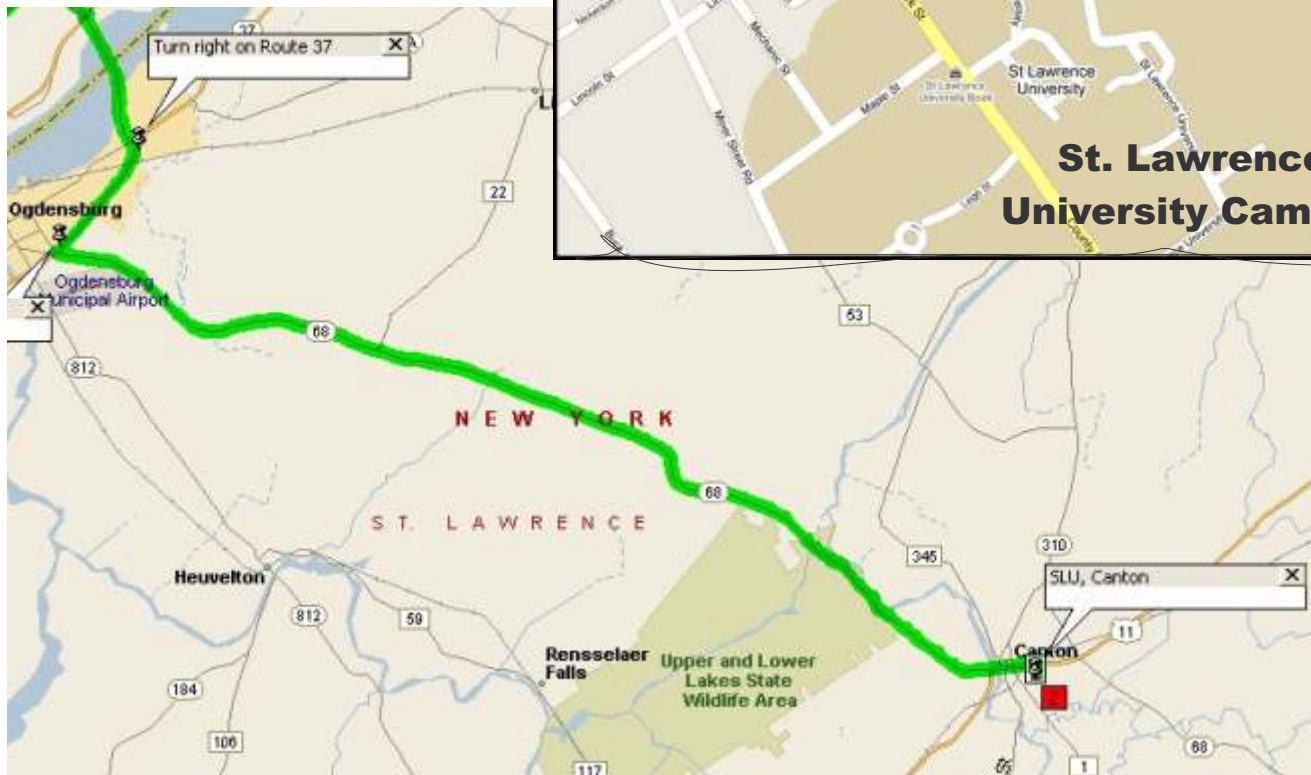

In case of inclement weather, the ceremony will be held in the Newell Fieldhouse — see map on page 2; park behind the building.

Driving Directions to Canton:

Outdoor Ceremony

From Brockville: Cross the Johnstown-Ogdensburg International Bridge. Turn right on Route 37, then left on route 68 to Canton (see map at bottom of page). In Canton, go straight through all traffic lights (third set is downtown, **A** on the campus map), turn right onto Hillside Road. Park in **Parking Lot H** - on your right (**P** on the campus map).

Distance from Legion Hall is 63 km.

Driving Directions to Canton:

Indoor Ceremony

From Brockville: Cross the Johnstown-Ogdensburg International Bridge. Turn right on Route 37, then left on route 68 to Canton.

At the traffic lights in the middle of Canton, turn south on Park St. (Route 27). Drive through the university. When it looks like you are about to drive out into the countryside — no more buildings on either side — turn right (if you drive by soccer and football fields on the right you have gone too far).

GPS coordinates:

Turn right at 44.586614, -75.160840

Distance from Legion Hall is 63 km.