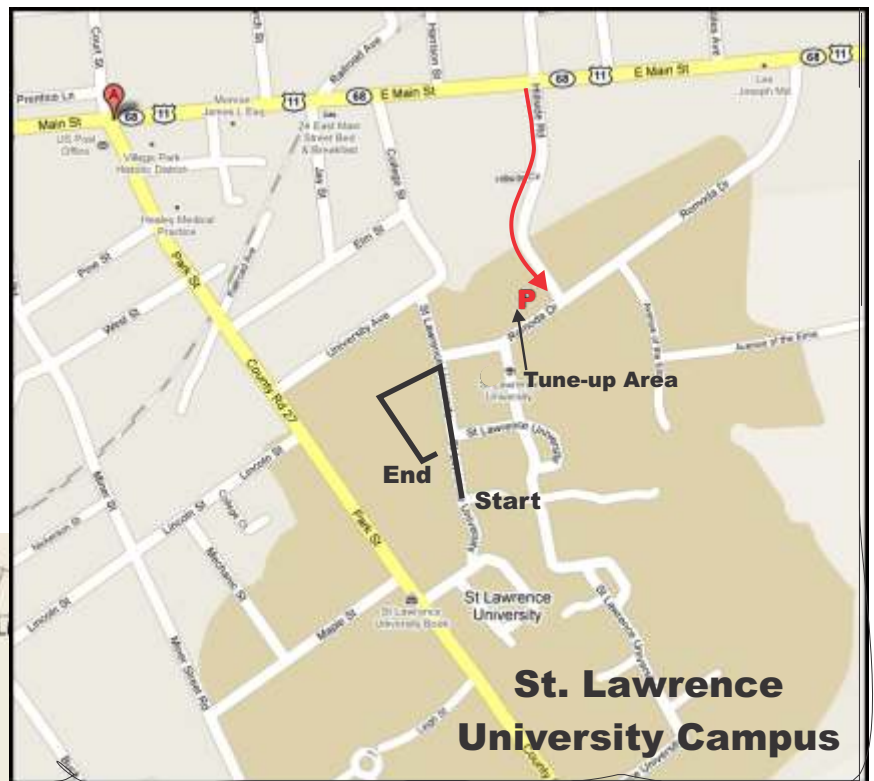

In case of inclement weather, the ceremony will be held in the Newell Fieldhouse — see map on page 2; park behind the building.

Driving Directions to Canton:

Outdoor Ceremony

From Brockville: Cross the Johnstown-Ogdensburg International Bridge. Turn right on Route 37, then left on route 68 to Canton (see map at bottom of page). In Canton, go straight through all traffic lights (third set is downtown, **A** on the campus map), turn right onto Hillside Road. Park in **Parking Lot H** - on your right (**P** on the campus map).

Distance from Legion Hall is 63 km.

Driving Directions to Canton:

Indoor Ceremony

From Brockville: Cross the Johnstown-Ogdensburg International Bridge. Turn right on Route 37, then left on route 68 to Canton.

At the traffic lights in the middle of Canton, turn south on Park St. (Route 27). Drive through the university. When it looks like you are about to drive out into the countryside — no more buildings on either side — turn right (if you drive by soccer and football fields on the right you have gone too far).

GPS coordinates:

Turn right at 44.586614, -75.160840

Distance from Legion Hall is 63 km.