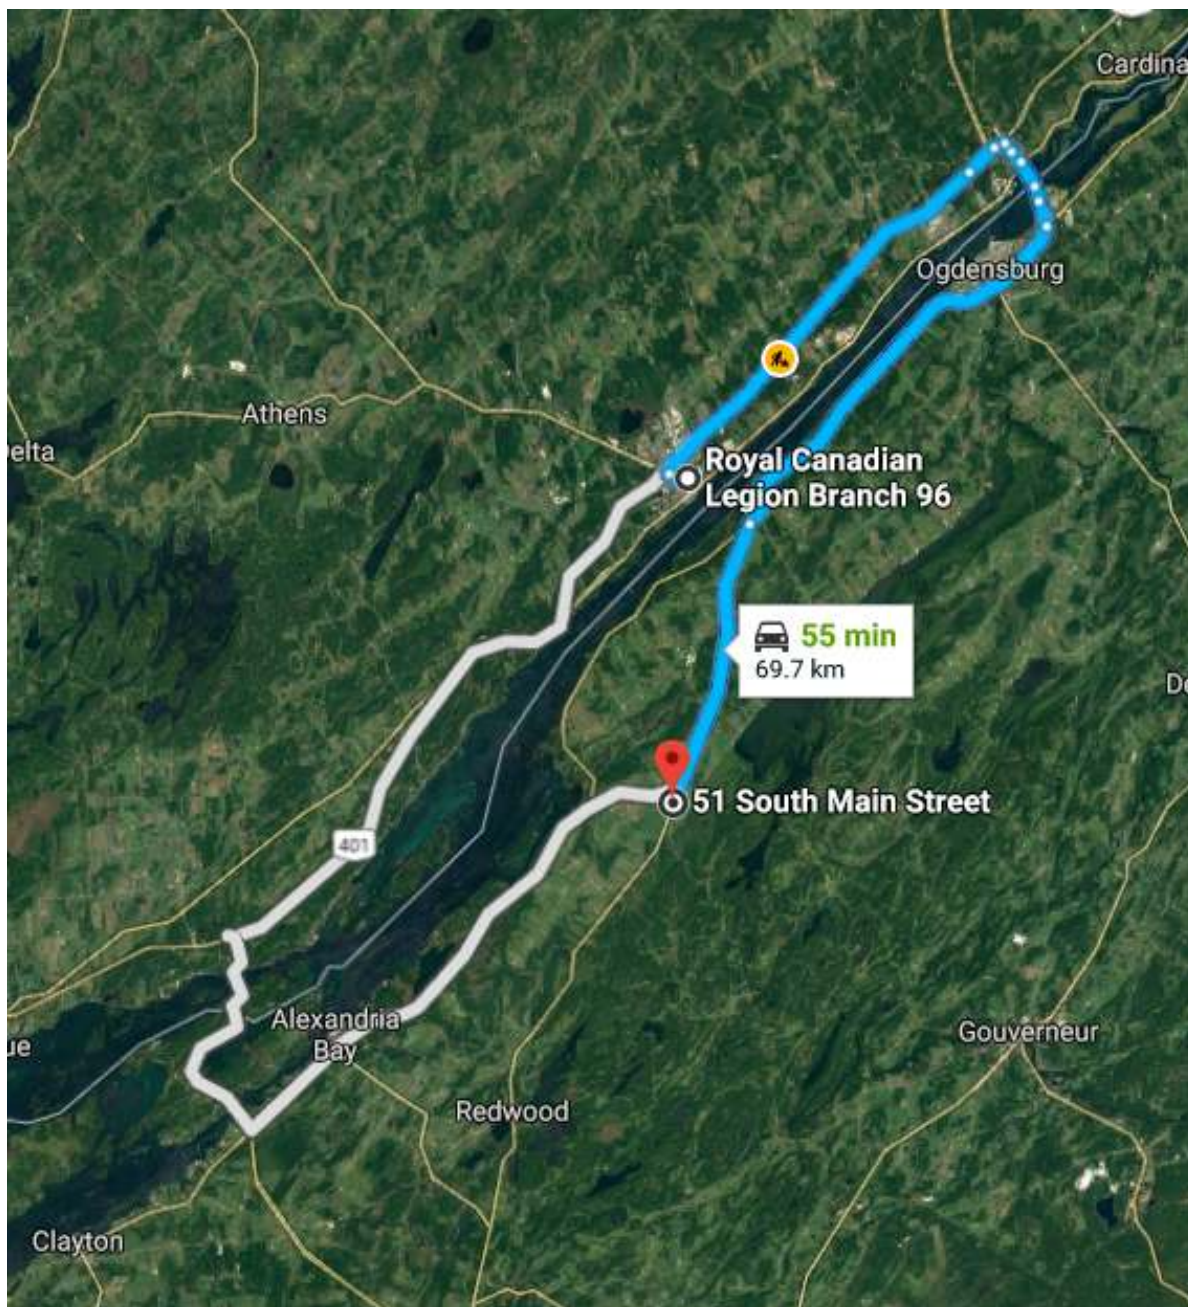

Hammond Parade & Concert Hammond, NY

Saturday, July 21, 2018

Dress # 2 — Always bring your rain cape!

Tune-up: 6:00 pm

Parade: 7:00 pm

Driving Directions

Canadians: There are two bridges to the US, providing two routes. Depending where you live, one route will be shorter. From the Brockville Legion Hall to Hammond, it is 69.7 km via the Ogdensburg Bridge, and 82.2 km via the Ivy Lea Bridge. Either route will require about an hour.

Via Ogdensburg: Take Route 37 West to Hammond.

Via Ivy Lea Bridge: Take Route 812 East to Hammond. Turn right on Route 37 to Hammond.

The school is located at 51 S Main St.

Americans: You can figure it out!

Parade & Concert

Parade through Hammond from the Central School to the Fire Hall (0.7 km = 0.4 mi). Then play a couple of tunes after the parade at the Fire Hall.